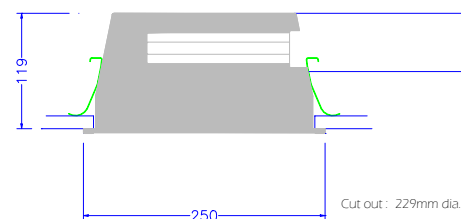

The CMR and CMS range of recessed and surface compact luminaires are ideally suited for retail and commercial applications where a neat visual appearance is paramount.

The CMR luminaires have a one piece bezel trim finished RAL 9010 as standard with additional finishes available to order, and retains a vertical or diamond faceted or smooth finished specular aluminium reflector providing a compact and versatile luminaire.

Decorative accessories can be incorporated with an additional suffix as indicated below, with further IP44 and IP54 versions available to suit more arduous locations.

Cat. No.	Dia.	Lampways	Recess Depth	Approx Wt.
CMR15 113 DF	150	1 x 13w PLC	119	0.8 kg
CMR15 118 DF	150	1 x 18w PLC	119	0.8 kg
CMR15 126 DF	150	1 x 26w PLC	119	0.8 kg
CMR22 113 DF	219	1 x 13w PLC	119	1.0 kg
CMR22 118 DF	219	1 x 18w PLC	119	1.0 kg
CMR22 126 DF	219	1 x 26w PLC	119	1.0 kg
CMR22 213 DF	219	2 x 13w PLC	119	1.3 kg
CMR22 218 DF	219	2 x 18w PLC	119	1.3 kg
CMR22 226 DF	219	2 x 26w PLC	119	1.3 kg
CMR25 118 DF	250	1 x 18w PLC	119	1.5 kg
CMR25 126 DF	250	1 x 26w PLC	119	1.5 kg
CMR25 218 DF	250	2 x 18w PLC	119	1.8 kg
CMR25 226 DF	250	2 x 26w PLC	119	1.8 kg
CMS400 218	425	2 x 18w PLC		3.0 kg
CMS400 226	425	2 x 26w PLC		3.0 kg