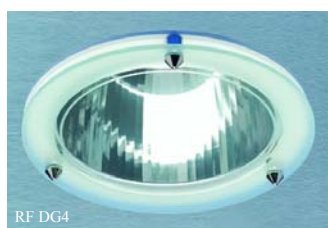

The CMR and CMS range of recessed and surface compact luminaires are ideally suited for retail and commercial applications where a neat visual appearance is paramount.

The CMR luminaires have a one piece bezel trim finished RAL 9010 as standard with additional finishes available to order, and retains a vertical or diamond faceted or smooth finished specular aluminium reflector providing a compact and versatile luminaire.

The CMS luminaire has a polycarbonate moulded diffuser with a white trim as standard, alternative finishes available.

Quick fit suspension clips allow for an easy and positive retention within most ceiling types and fused high frequency control gear offered as standard with analogue or digital dimmable control gear available to order.

Decorative accessories can be incorporated with an additional suffix as indicated below, with further IP44 and IP54 versions available to suit more arduous locations.

Cat. No.	Dia.	Lampways	Recess Depth	Approx Wt.
CMR15 113 DF	150	1 x 13w PLC	119	0.8 kg
CMR15 118 DF	150	1 x 18w PLC	119	0.8 kg
CMR15 126 DF	150	1 x 26w PLC	119	0.8 kg
CMR22 113 DF	219	1 x 13w PLC	119	1.0 kg
CMR22 118 DF	219	1 x 18w PLC	119	1.0 kg
CMR22 126 DF	219	1 x 26w PLC	119	1.0 kg
CMR22 213 DF	219	2 x 13w PLC	119	1.3 kg
CMR22 218 DF	219	2 x 18w PLC	119	1.3 kg
CMR22 226 DF	219	2 x 26w PLC	119	1.3 kg
CMR25 118 DF	250	1 x 18w PLC	119	1.5 kg
CMR25 126 DF	250	1 x 26w PLC	119	1.5 kg
CMR25 218 DF	250	2 x 18w PLC	119	1.8 kg
CMR25 226 DF	250	2 x 26w PLC	119	1.8 kg
CMS400 218	425	2 x 18w PLC		3.0 kg
CMS400 226	425	2 x 26w PLC		3.0 kg

DF	Diamond Facet	DG1	Clear Dropped Glass
RF	Ribbed Facet	DG2	Clear Dropped Glass Ring
SS	Smooth Specular	DG3	Clear Dropped Glass with etched centre
TD4	Turbo 4 cell	DG4	Etched Dropped Glass Ring
TD7	Turbo 7 cell	DG5	Etched Dropped Glass
TD7 LV35	Turbo 7 cell with 35w Low Voltage		