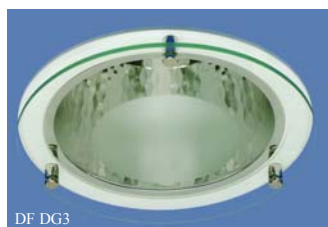

The CMR and CMS range of recessed and surface compact luminaires are ideally suited for retail and commercial applications where a neat visual appearance is paramount.

The CMR luminaires have a one piece bezel trim finished RAL 9010 as standard with additional finishes available to order, and retains a vertical or diamond faceted or smooth finished specular aluminium reflector providing a compact and versatile luminaire.

The CMS luminaire has a polycarbonate moulded diffuser with a white trim as standard, alternative finishes available.

Quick fit suspension clips allow for an easy and positive retention within most ceiling types and fused high frequency control gear offered as standard with analogue or digital dimmable control gear available to order.

Decorative accessories can be incorporated with an additional suffix as indicated below, with further IP44 and IP54 versions available to suit more arduous locations.

Cat. No.	Dia.	Lampways	Recess Depth	Approx Wt.
CMR15 113 DF	150	1 x 13w PLC	119	0.8 kg
CMR15 118 DF	150	1 x 18w PLC	119	0.8 kg
CMR15 126 DF	150	1 x 26w PLC	119	0.8 kg
CMR22 113 DF	219	1 x 13w PLC	119	1.0 kg
CMR22 118 DF	219	1 x 18w PLC	119	1.0 kg
CMR22 126 DF	219	1 x 26w PLC	119	1.0 kg
CMR22 213 DF	219	2 x 13w PLC	119	1.3 kg
CMR22 218 DF	219	2 x 18w PLC	119	1.3 kg
CMR22 226 DF	219	2 x 26w PLC	119	1.3 kg
CMR25 118 DF	250	1 x 18w PLC	119	1.5 kg
CMR25 126 DF	250	1 x 26w PLC	119	1.5 kg
CMR25 218 DF	250	2 x 18w PLC	119	1.8 kg
CMR25 226 DF	250	2 x 26w PLC	119	1.8 kg
CMS400 218	425	2 x 18w PLC		3.0 kg
CMS400 226	425	2 x 26w PLC		3.0 kg

DF	Diamond Facet	DG1	Clear Dropped Glass
RF	Ribbed Facet	DG2	Clear Dropped Glass Ring
SS	Smooth Specular	DG3	Clear Dropped Glass with etched centre
TD4	Turbo 4 cell	DG4	Etched Dropped Glass Ring
TD7	Turbo 7 cell	DG5	Etched Dropped Glass
TD7 LV35	Turbo 7 cell with 35w Low Voltage		