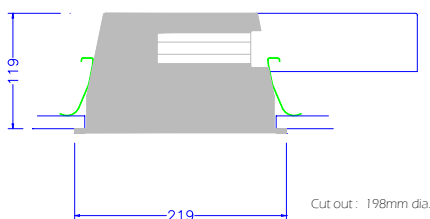

The CMR and CMS range of recessed and surface compact luminaires are ideally suited for retail and commercial applications where a neat visual appearance is paramount.

The CMR luminaires have a one piece bezel trim finished RAL 9010 as standard with additional finishes available to order, and retains a vertical or diamond faceted or smooth finished specular aluminium reflector providing a compact and versatile luminaire.

Decorative accessories can be incorporated with an additional suffix as indicated below, with further IP44 and IP54 versions available to suit more arduous locations.

Cat. No.	Dia.	Lampways	Recess Depth	Approx Wt.
CMR15 113 DF	150	1 x 13w PLC	119	0.8 kg
CMR15 118 DF	150	1 x 18w PLC	119	0.8 kg
CMR15 126 DF	150	1 x 26w PLC	119	0.8 kg
CMR22 113 DF	219	1 x 13w PLC	119	1.0 kg
CMR22 118 DF	219	1 x 18w PLC	119	1.0 kg
CMR22 126 DF	219	1 x 26w PLC	119	1.0 kg
CMR22 213 DF	219	2 x 13w PLC	119	1.3 kg
CMR22 218 DF	219	2 x 18w PLC	119	1.3 kg
CMR22 226 DF	219	2 x 26w PLC	119	1.3 kg
CMR25 118 DF	250	1 x 18w PLC	119	1.5 kg
CMR25 126 DF	250	1 x 26w PLC	119	1.5 kg
CMR25 218 DF	250	2 x 18w PLC	119	1.8 kg
CMR25 226 DF	250	2 x 26w PLC	119	1.8 kg
CMS400 218	425	2 x 18w PLC		3.0 kg
CMS400 226	425	2 x 26w PLC		3.0 kg